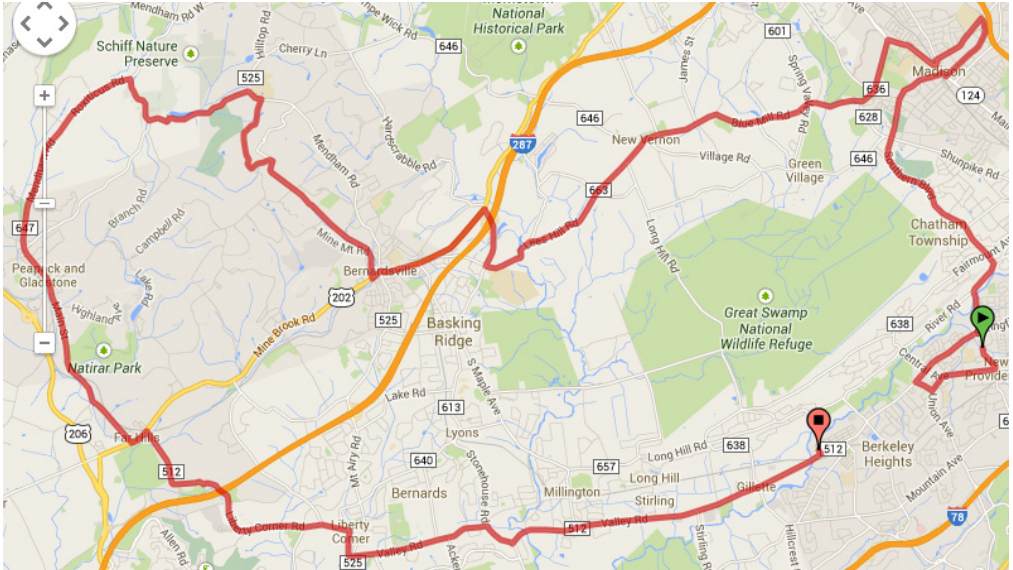

BIKERS FOR BROOKE

Route for June 7, 2014 Ride

This route is 45 miles and 1 hour 35 min by bike.

Our Lady of Peach Church, 111 South St, New Providence, NJ

RIGHT onto South St

RIGHT onto Central Ave

LEFT onto Pearl St

RIGHT onto Union Ave

RIGHT onto Springfield Ave

******Note - Pass by Elefante Music/Zita's Ice Cream at light ******

LEFT onto Passaic St

bare RIGHT onto River Rd

LEFT onto Southern Blvd becomes Green Village Rd

LEFT onto Loantaka Way

STRAIGHT through blinking light to Blue Mill Rd becomes Lee's Hill Rd become Madisonville Rd

RIGHT onto North Maple Ave

LEFT onto Rt 202 South

******Note - Heartworks is on the left on Route 202 ******

Saturday, June 7, 2014 Schedule of Events

If you are riding and can't transport your prize, we will hold it.
See Sandy Castle after the drawing for arrangements.

10:00am - 11:30am	Registration at Our Lady of Peace, New Providence
11:45am	Motorcycle ride announcement
12:00pm	Kickstands up
2:00pm – 6:00pm	Family Fun Party at Mt Carmel Hall, Berkeley Heights. INCLUDES: Live Music, Food, Zita's Ice Cream, Game Truck, Bouncy House, Face Painting, Temporary Tattoos, Peter Juris - Magical Mayhem, Sand Art, Corn Hole and Washer games. Also available: Bikers for Brooke Swag, Vendors and Beer Garden
1:30pm	BAND: Jeff Grob
2:00pm	BAND: Precious Bones
2:50pm – 3:00pm	Steve and Stefani Healey
3:00pm	BAND: Dave Tucker
3:55pm	50/50 and Door Prize drawing
4:00pm	BAND: The Dirty
5:30pm	BAND: Save The Whale